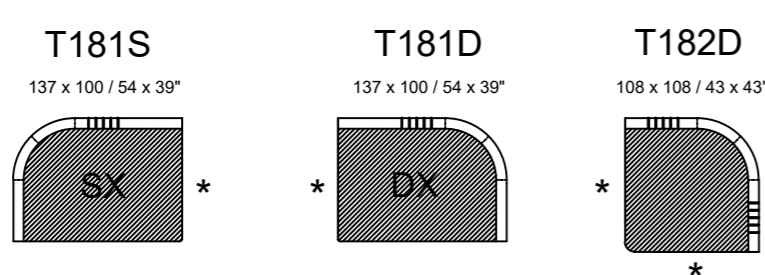

J

all items in group J have the same seat width / tutti gli elementi del gruppo J hanno lo stesso modulo di seduta