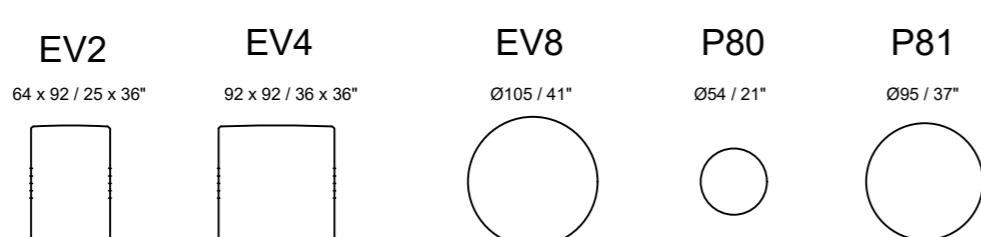

PHILLY sofa

TECHNICAL SHEET

DIMENSIONS: THE FIRST FIGURE SHOWS SIZES IN CENTIMETERS, THE SECOND IN INCHES.
EACH PIECE IS HANDMADE AND HAS ITS OWN UNIQUENESS, MEASURE MAY VARY WITH A TOLLERANCE UP TO 3% SEAT DEPTH 43 CM - 17".
MIXING ABOVE GROUPS (X - J) WILL CREATE SECTIONAL SOFAS WITH DIFFERENT SEAT WIDTHS.
PIECES S01/D01, E20, SP020/DP020 AND S81/D81 ARE ODD PIECES AND CAN BE USED WITH ALL ABOVE GROUPS X-J.

FREESTANDING

X

all items in group X have the same seat width / tutti gli elementi del gruppo X hanno lo stesso modulo di seduta

J

all items in group J have the same seat width / tutti gli elementi del gruppo J hanno lo stesso modulo di seduta

OTTOMANS

BENCHES

COFFEE TABLES