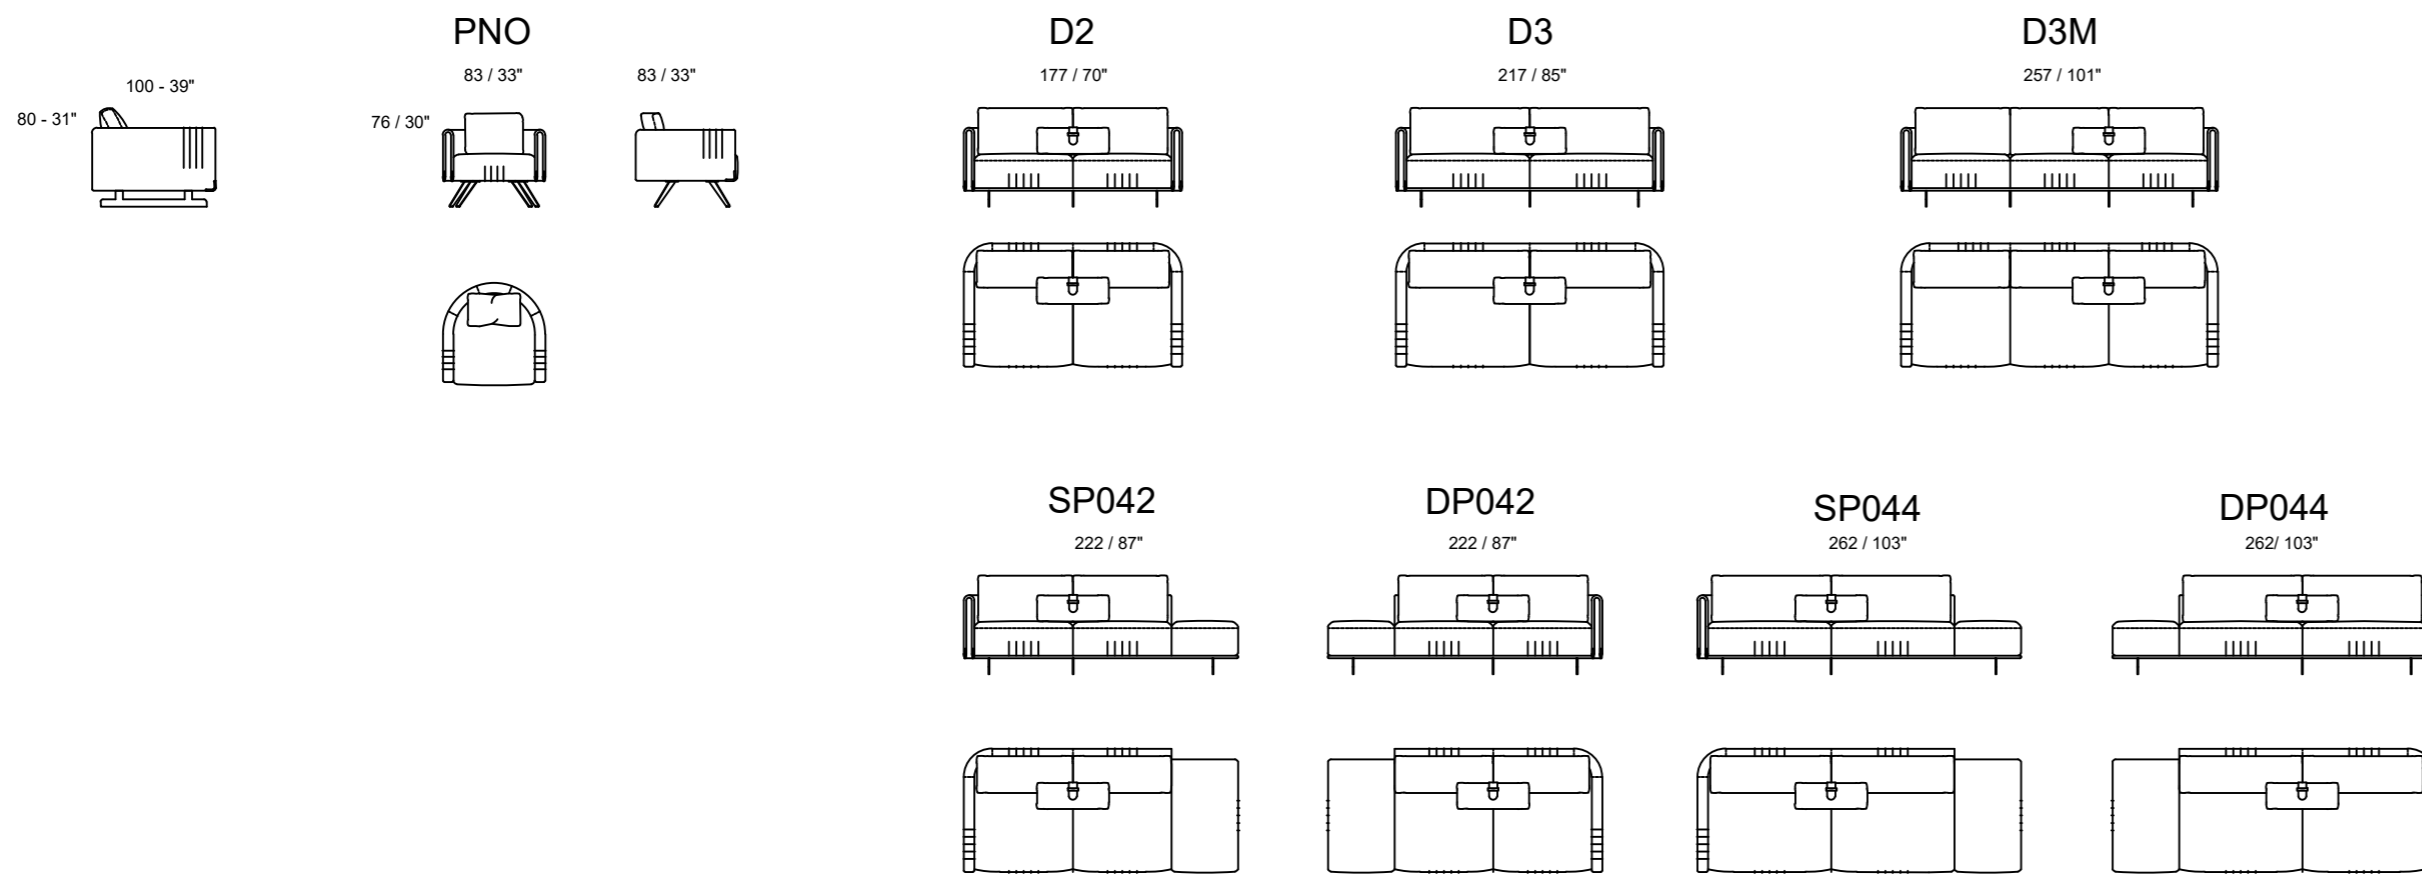

## TECHNICAL SHEET

DIMENSIONS: THE FIRST FIGURE SHOWS SIZES IN CENTIMETERS, THE SECOND IN INCHES.  
 EACH PIECE IS HANDMADE AND HAS ITS OWN UNIQUENESS, MEASURE MAY VARY WITH A TOLLERANCE UP TO 3% SEAT DEPTH 43 CM - 17".  
 MIXING ABOVE GROUPS (X - J) WILL CREATE SECTIONAL SOFAS WITH DIFFERENT SEAT WIDTHS.  
 PIECES S01/D01, E20, SP020/DP020 AND S81/D81 ARE ODD PIECES AND CAN BE USED WITH ALL ABOVE GROUPS X-J.

### X

all items in group X have the same seat width / tutti gli elementi del gruppo X hanno lo stesso modulo di seduta

### J

all items in group J have the same seat width / tutti gli elementi del gruppo J hanno lo stesso modulo di seduta