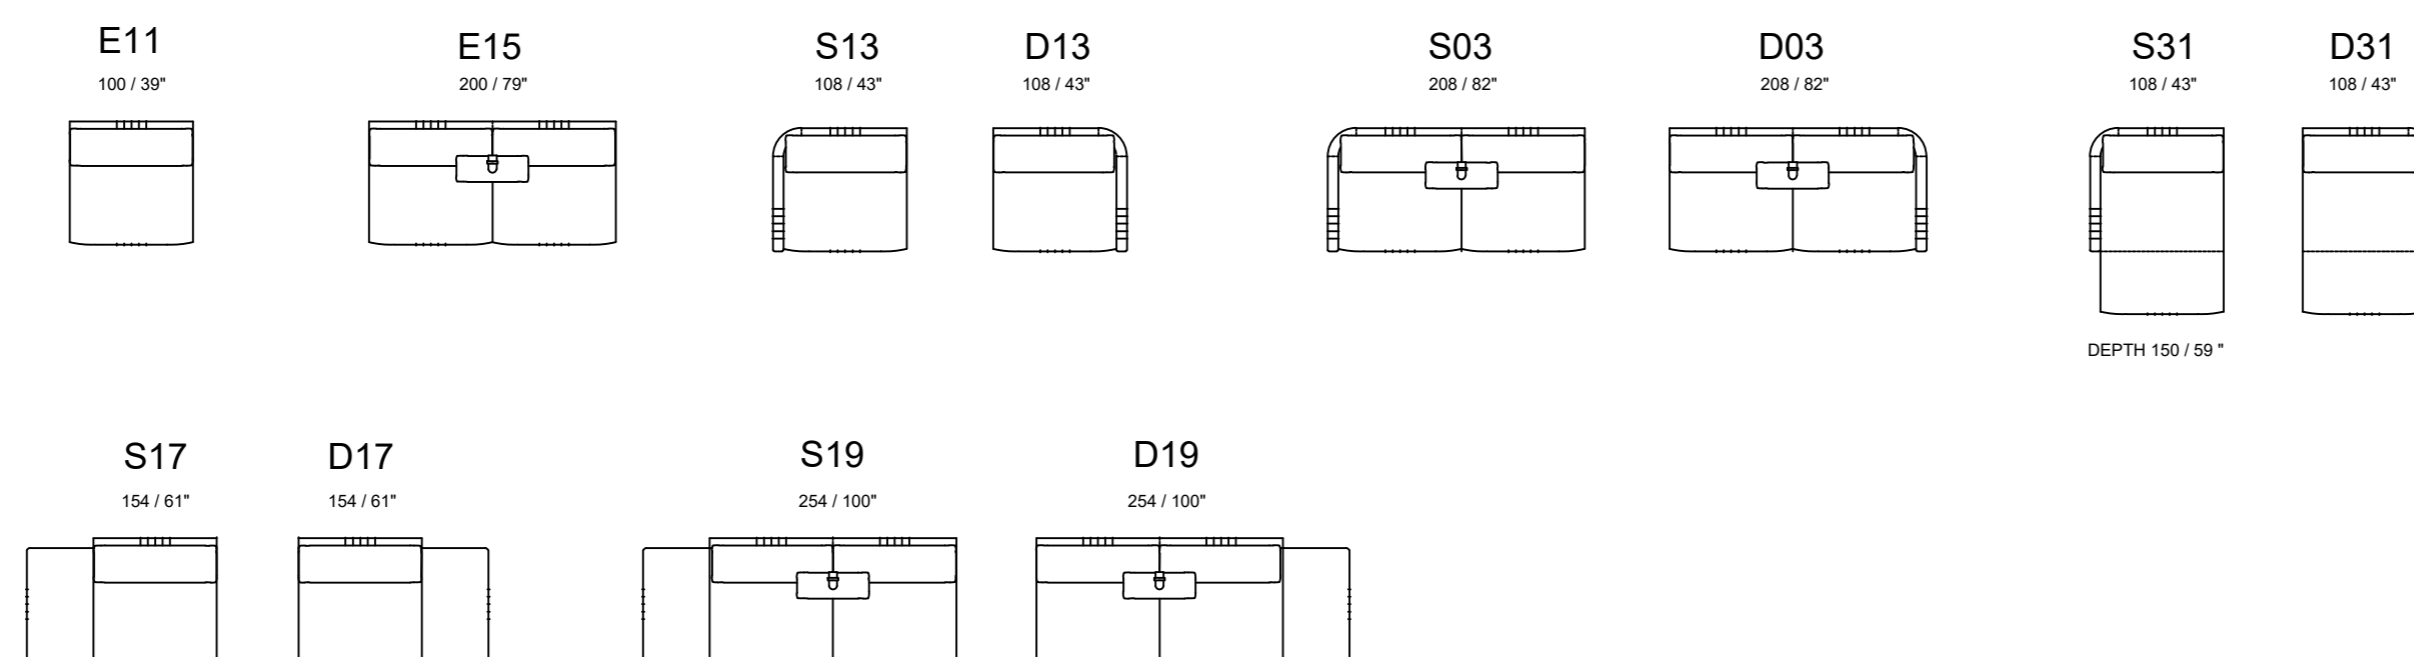

## TECHNICAL SHEET

DIMENSIONS: THE FIRST FIGURE SHOWS SIZES IN CENTIMETERS, THE SECOND IN INCHES.  
 EACH PIECE IS HANDMADE AND HAS ITS OWN UNIQUENESS, MEASURE MAY VARY WITH A TOLLERANCE UP TO 3% SEAT DEPTH 43 CM - 17".  
 MIXING ABOVE GROUPS (X - J) WILL CREATE SECTIONAL SOFAS WITH DIFFERENT SEAT WIDTHS.  
 PIECES S01/D01, E20, SP020/DP020 AND S81/D81 ARE ODD PIECES AND CAN BE USED WITH ALL ABOVE GROUPS X-J.

### X

all items in group X have the same seat width / tutti gli elementi del gruppo X hanno lo stesso modulo di seduta

### J

all items in group J have the same seat width / tutti gli elementi del gruppo J hanno lo stesso modulo di seduta