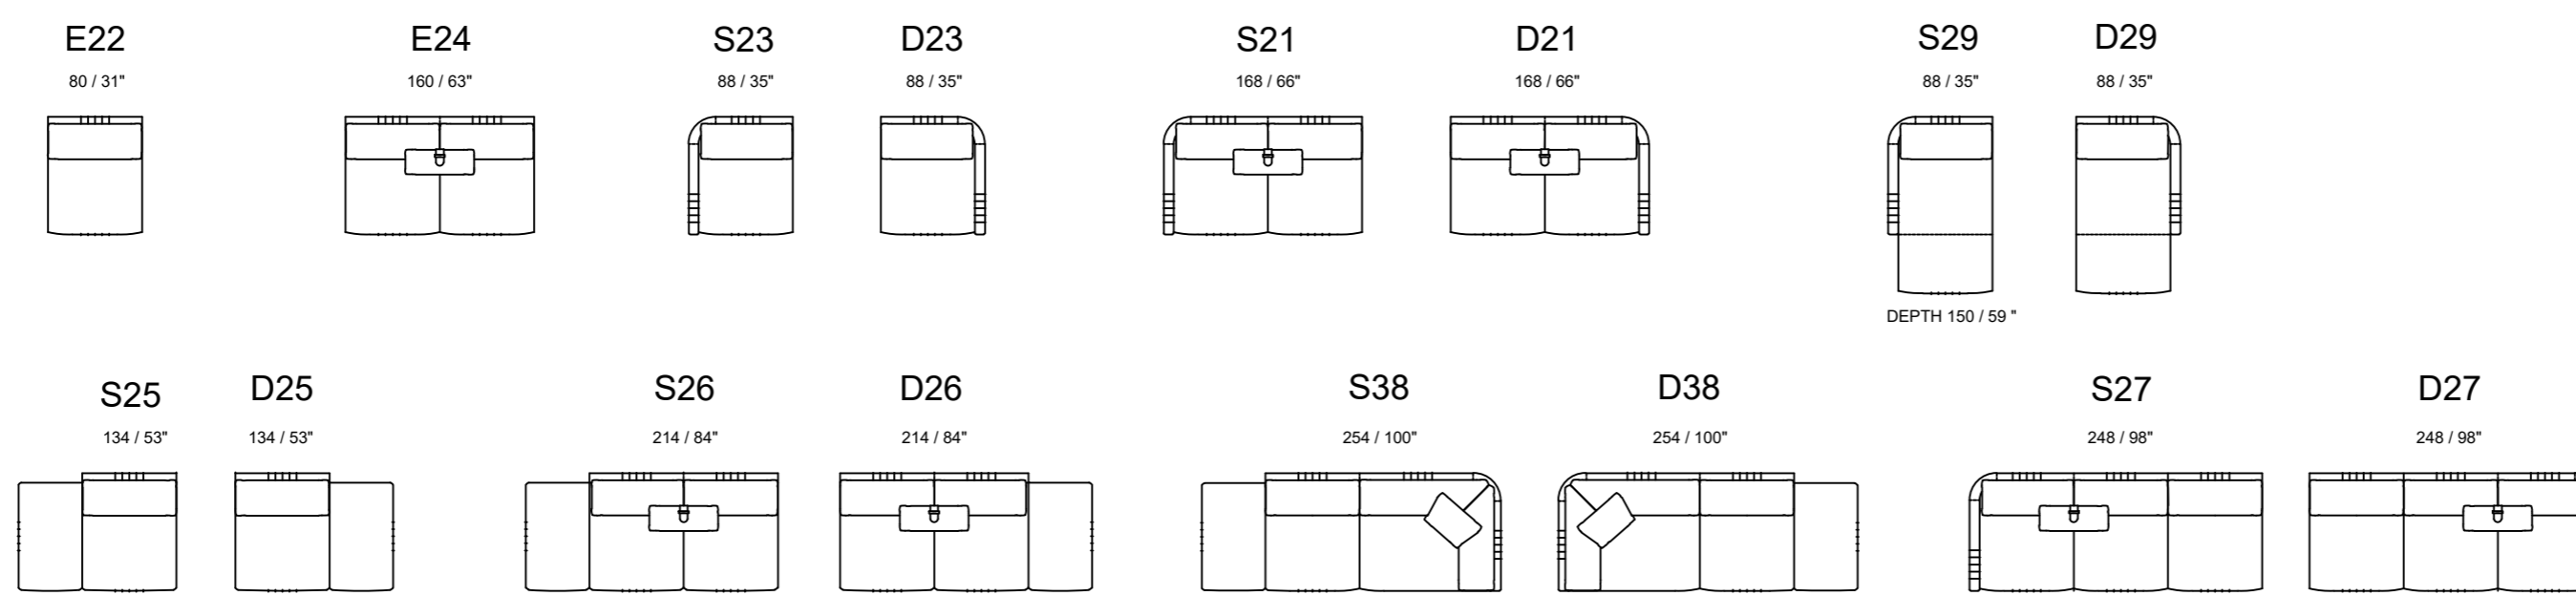

## TECHNICAL SHEET

DIMENSIONS: THE FIRST FIGURE SHOWS SIZES IN CENTIMETERS, THE SECOND IN INCHES.  
 EACH PIECE IS HANDMADE AND HAS ITS OWN UNIQUENESS, MEASURE MAY VARY WITH A TOLLERANCE UP TO 3% SEAT DEPTH 43 CM - 17".  
 MIXING ABOVE GROUPS (X - J) WILL CREATE SECTIONAL SOFAS WITH DIFFERENT SEAT WIDTHS.  
 PIECES S01/D01, E20, SP020/DP020 AND S81/D81 ARE ODD PIECES AND CAN BE USED WITH ALL ABOVE GROUPS X-J.

### X

all items in group X have the same seat width / tutti gli elementi del gruppo X hanno lo stesso modulo di seduta

### J

all items in group J have the same seat width / tutti gli elementi del gruppo J hanno lo stesso modulo di seduta