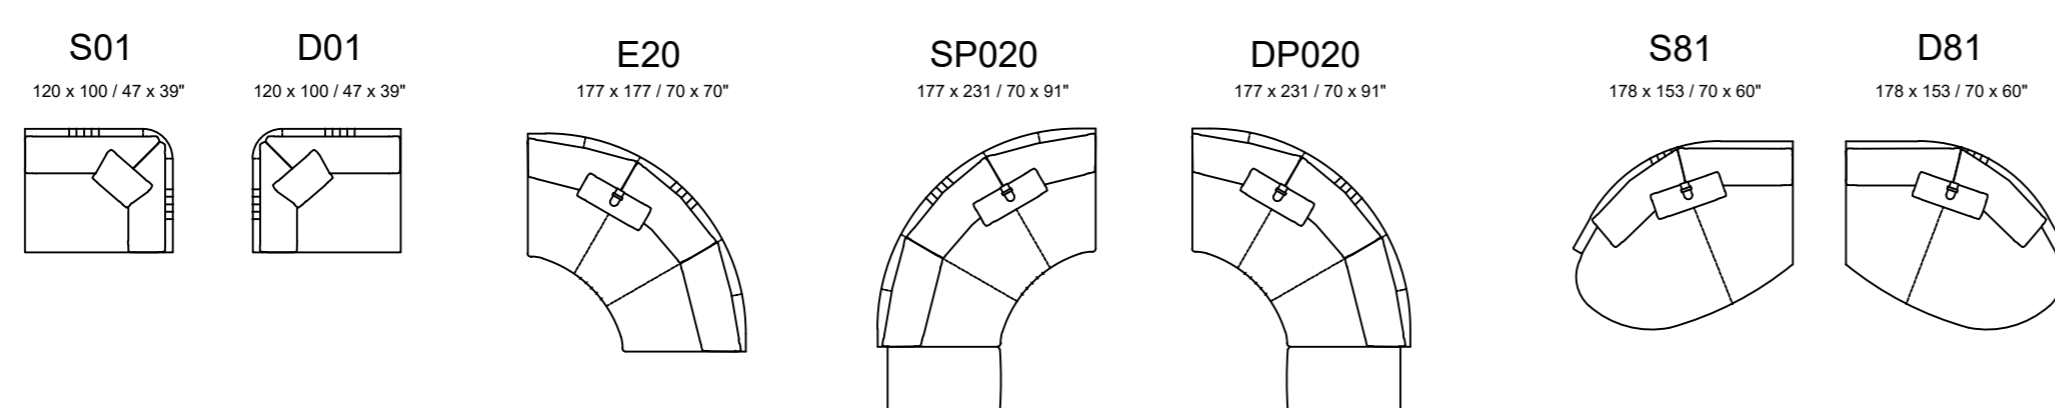

J

all items in group J have the same seat width / tutti gli elementi del gruppo J hanno lo stesso modulo di seduta